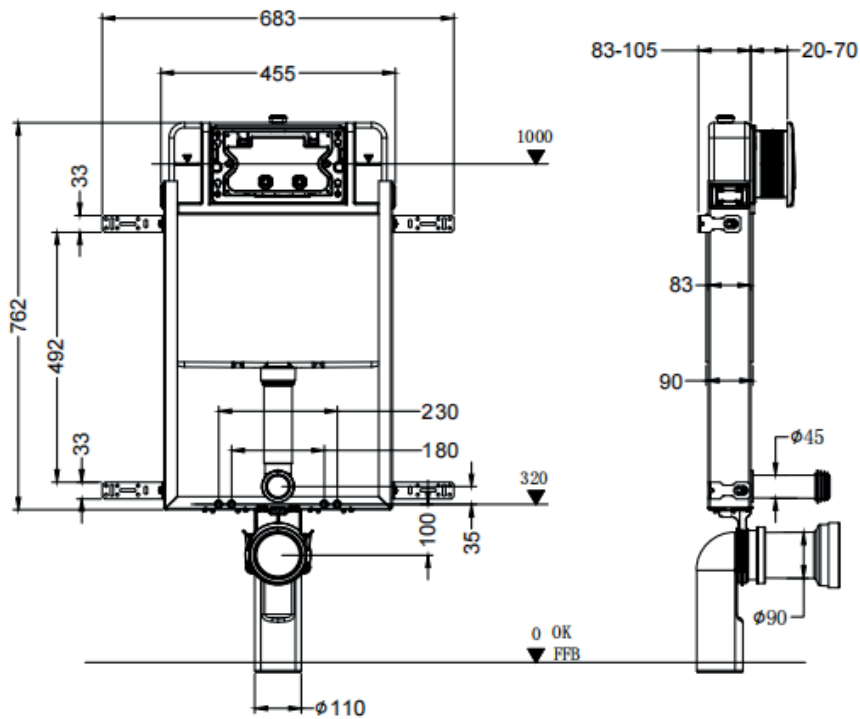

RIIFO
Urinal
Flush Valve Button

RUFVB

RIIFO
Urinal
Flush Pipe

UFP

Riifo
 Concealed Cistern
 Without Flush Plate

RICWM 762x455x88mm

MANUFACTURED BY
RIFENG

SANS 821:2007