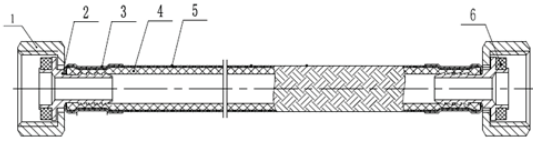

1	Nut	SUS304
2	Core D	ZR CW602N
3	Sleeve S	US304
4	Rubber tube	EPDM
5	304 Stainless Steel Wire	SUS304
6	Rubber gasket	EPDM

RIIFO

Braided Connector
1000mm 1/2" F - 1/2" F

RBC1000F

RIIFO

Braided Connector
200mm 1/2" F - 1/2" F

RBC200F

RIIFO

Braided Connector
350mm 1/2" F - 1/2" F

RBC350F

RIIFO

Braided Connector
450mm 1/2" F - 1/2" F

RBC450F