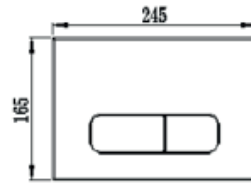

RIIFO
Flush Plate
Square White

RIC002A

RIIFO
Flush Plate
Square Chrome