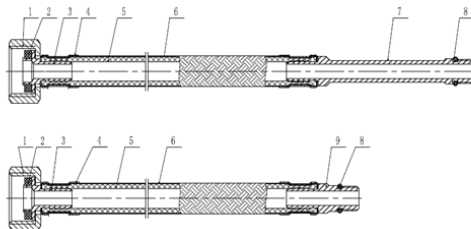

RBC1000MF

RIIFO
Braided Connector
200mm 1/2" M - 1/2" F

RBC200MF

RIIFO
Braided Connector
350mm 1/2" M - 1/2" F

RBC350MF

RIIFO
Braided Connector
450mm 1/2" M - 1/2" F

RBC450MF

1	Nut	SUS304
2	Rubber gasket	NBR
3	Core D	ZR CW602N
4	Sleeve S	US304
5	Rubber tube	EPDM
6	304 Stainless Steel Wire	SUS304
7	Male thread core	DZR CW602N
8	O-Ring N	BR
9	Male thread core	DZR CW602N