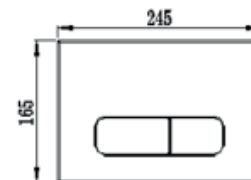

RIIFO
Flush Plate
Square White

RIC002A

RIIFO
Flush Plate
Square Chrome

RIC002B

RIIFO
Flush Plate
Square Black

RIC002D

RIIFO
Flush Plate
Square Brushed Chrome

RIC003A