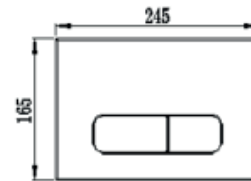

RIC002B

RIIFO
Flush Plate
Square Black