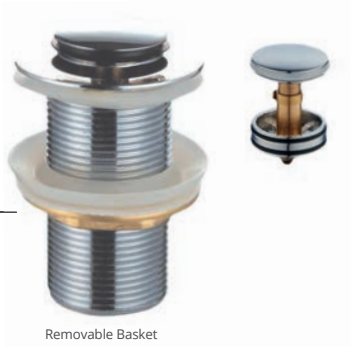

Brevik
Bath/Sink Waste
Pop Up Brass Chrome Plated

BV40BP 40mm
AVAILABLE IN PRE-PACK

Brevik
Basin Waste Pop Up
Unslotted
Brass Chrome Plated

BV32BPN 32mm
AVAILABLE IN PRE-PACK

Removable Basket

Brevik
Basin Waste Pop Up
Slotted Brass
Chrome Plated

BV32BPS 32mm
AVAILABLE IN PRE-PACK