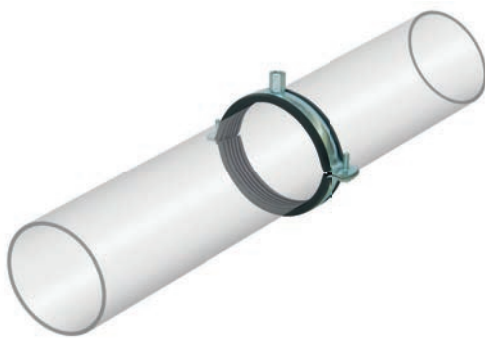

RIFENG CLAMPS

ADDITIONAL FEATURES & BENEFITS

- Used for all pipe lines, including PEX-AL-PEX, PPR, PVC, HDPE and galvanised piping.
- EPDM lining for:
  - Noise reduction up to 150dB level according to DIN 4109
  - Vibration reduction
  - Temperature range: -50°C to 110°C
  - Hardness 45±5* shore
  - Fire behaviour: DIN 4102: class B2
- Easy and safe assembly
- Electrogalvanized for corrosion resistance (plated 6-10 microns)

Rifeng

Rubberised Pipe Clamps

Code	Clamping Range	Code	Clamping Range
RPC015-019	15-19 mm	RPC083-091	83-91mm
RPC020-024	20-24 mm	RPC099-105	99-105mm
RPC025-028	25-28 mm	RPC107-115	107-115 mm
RPC032-035	32-35 mm	RPC120-128	120-128 mm
RPC038-046	38-46 mm	RPC149-161	149-161 mm
RPC048-053	48-53 mm	RPC159-163	159-163 mm
RPC054-058	54-58 mm	RPC192-204	192-204 mm
RPC059-066	59-66 mm	RPC207-219	207-219 mm
RPC075-080	75-80 mm	RPC218-226	218-226 mm
RPC081-087	81-87 mm