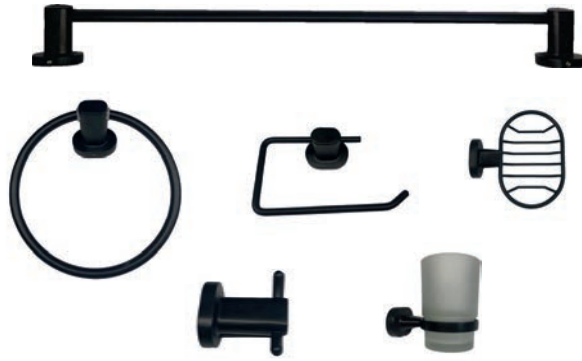

Brescia

Bathroom Set Black
6 piece

BSBA6PB

Brescia

Robe Hook Black

BSBARKB

Brescia

Soap Dish Black

BSBASDB

Brescia

Tumbler Holder and
Glass Cup Black

BSBATHB

Brescia

Towel Ring Black

BSBATRB

Brescia

Towel Rail Black
60cm

BSBATR60B

Brescia

Toilet Roll Holder Black

BSBATRHB