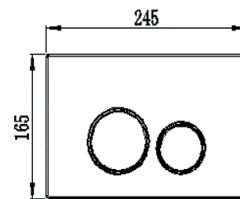

RIIFO
Flush Plate
Square Polished Chrome

RIC003B

RIIFO FLUSH PLATES

RIIFO

RIIFO
Flush Plate
Round White

RIC005A

RIIFO
Flush Plate
Round Chrome

RIC005B