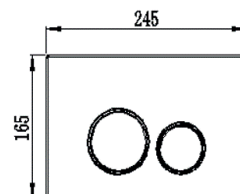

RIIFO
Flush Plate
Square Polished Chrome

RIC003B

RIIFO FLUSH PLATES

RIIFO

RIIFO
Flush Plate
Round White

RIC005A

RIIFO
Flush Plate
Round Chrome

RIC005B