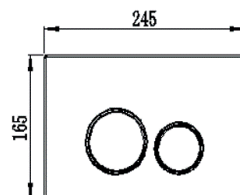

RIIFO FLUSH PLATES

RIIFO

RIIFO
Flush Plate
Round White

RIC005A

RIIFO
Flush Plate
Round Chrome

RIC005B

RIIFO
Flush Plate
Round Black

RIC005D

RIIFO URINAL SPARES

RIIFO

RIIFO
Urinal
Automatic Shutoff Valve

RIFV

RIIFO
Urinal
Delayed Diaphragm

RUDFP

RIIFO
Urinal
Flush Valve Button

RUFVB

RIIFO
Urinal
Flush Pipe

UFP