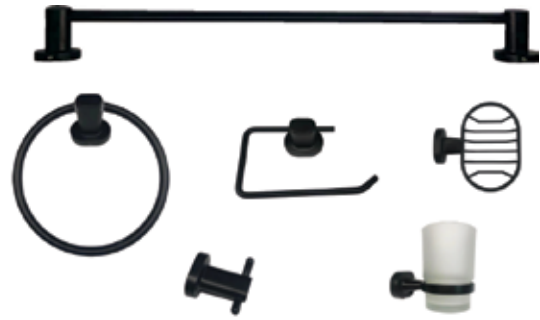

Brescia towel ring

Product Colour: Chrome
SKU: BSBATR

Brescia tumbler holder and glass cup black

SKU: BSBATHB

Brescia towel ring black

SKU: BSBATRB

Brescia towel rail 60 cm

Product Colour: Chrome
SKU: BSBATR60

Brescia toilet roll holder

Product Colour: Chrome
SKU: BSBATR

Brescia towel rail 60 cm black

SKU: BSBATR60B

Brescia toilet roll holder black

SKU: BSBATRHB

Brescia bathroom 6 piece chrome set

Product Colour: Chrome
SKU: BSBA6P