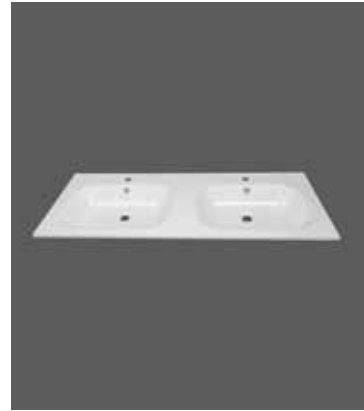

600 Waterford resin basin including overflow

Size: 600 x 460 mm

Product Colour: White

SKU: WRB600

900 Waterford resin basin including overflow

Size: 900 x 460 mm

Product Colour: White

SKU: WRB900