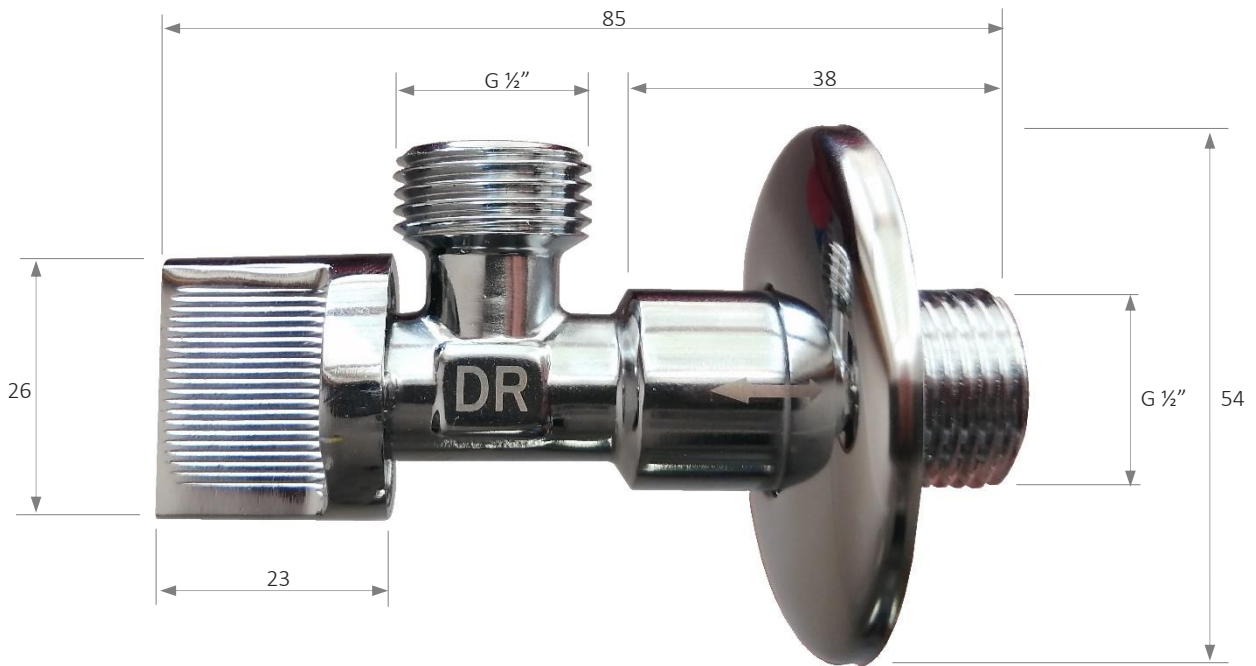

OUR EXPERTISE
IN YOUR HANDS

ANGLE VALVE QUARTER TURN 15mm x 15mm

Dezincification-resistant (DZR) brass

Sunridge Importers and Wholesalers (Pty) Ltd
Tel: +27 (0)861 344 434 • www.sunridgeafrica.com

Pictures Are For Illustration Purposes Only, Product May Vary. | SUNRIDGE Specials Are Valid While Stocks Last |
Prices are Exclusive of Vat. E & O.e. | Offers valid from 1st August 2020 - 30 August 2020

OUR EXPERTISE
IN YOUR HANDS

TECHNICAL SPECIFICATIONS

PRODUCT CODE

DZRBSAV4

PRODUCT DESCRIPTION

BRETTEEN – ANGLE VALVE DZR (QUARTER TURN HANDLE)

APPLICATION

Water Isolation: Toilets, Sinks, Wash Hand Basins, Bidets

DIMENSIONS

Refer to front page dimensions

DEPTH TOLERANCE

0mm - 20mm (Finished wall surface to start of female fitting)

APPEARANCE

Polished Chrome Exterior

MATERIAL

HANDLE - Zinc

BODY - DZR Brass (Chromium Plated)

COVER PLATE - Stainless Steel

O RING SEALS - EPDM

INTERNAL MECHANISM - DZR Brass

GUARANTEE / WARRANTY

5 Year Guarantee

Sunridge Importers and Wholesalers (Pty) Ltd
Tel: +27 (0)861 344 434 • www.sunridgeafrica.com